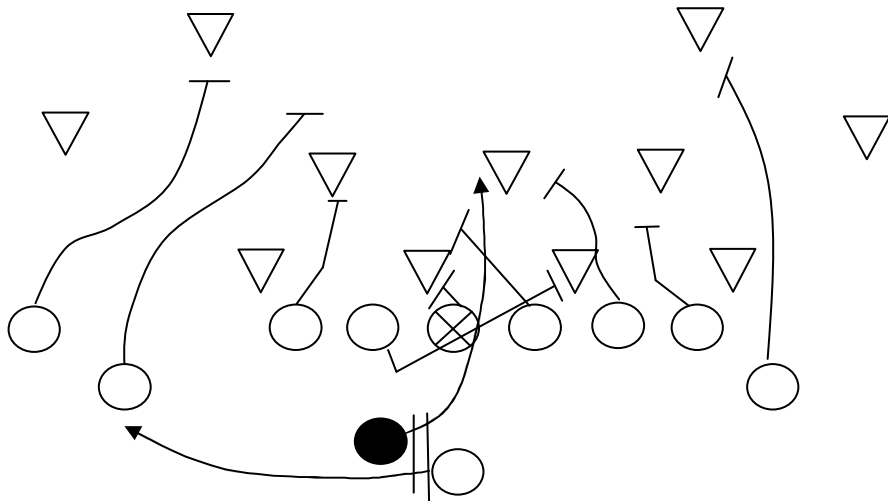

## Gun Trap Right

VS 5-2

VS 4-3

SE: Cut off

PST: 1<sup>st</sup> bubble backer from C

PSG: gap – down – backer

C: Away – On

BSG: Pull; kick out 1<sup>st</sup> man past C

BST: Reach

QB: Hand off, fake waggle

LH: Cutoff

RH: Stalk

FB: Carrier; cut up off of BSG's block

TE: Cut off