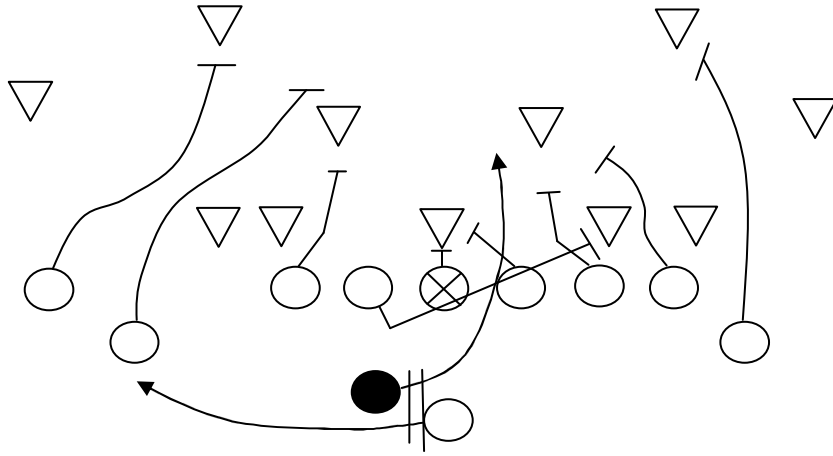

## Gun Trap Right

VS 5-2

VS 4-3

SE: Cut off

PST: 1<sup>st</sup> bubble backer from C

PSG: gap – down – backer

C: Away – On

BSG: Pull; kick out 1<sup>st</sup> man past C

BST: Reach

QB: Hand off, fake waggle

LH: Cutoff

RH: Stalk

FB: Carrier; cut up off of BSG's block

TE: Cut off