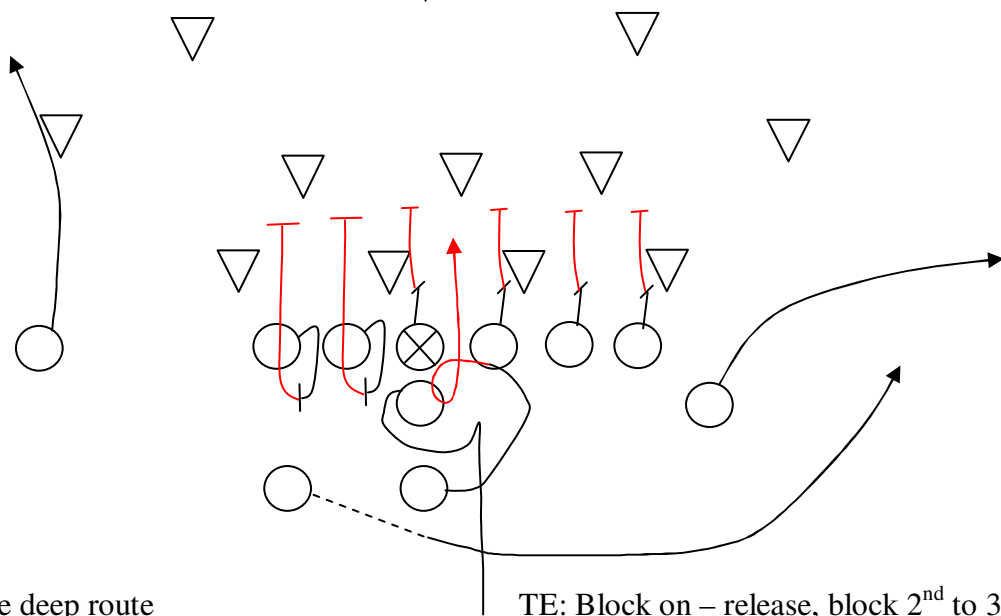

Rocket Middle Screen

Vs 5-2

Vs 4-3

SE: Fake deep route

BST: Reach and hinge, release, block next level

BSG: Reach and hinge, release, block next level

C: Fire, release, block next level

PSG: Fire, release, block next level

PST: Fire, release, block next level

TE: Block on – release, block 2nd to 3rd level

RHB: Fake out route

FB: Fake Down Sweep path, receive ball

LHB: Full speed motion; fake swing pattern

QB: Fake down sweep, sell pressure, pass to FB