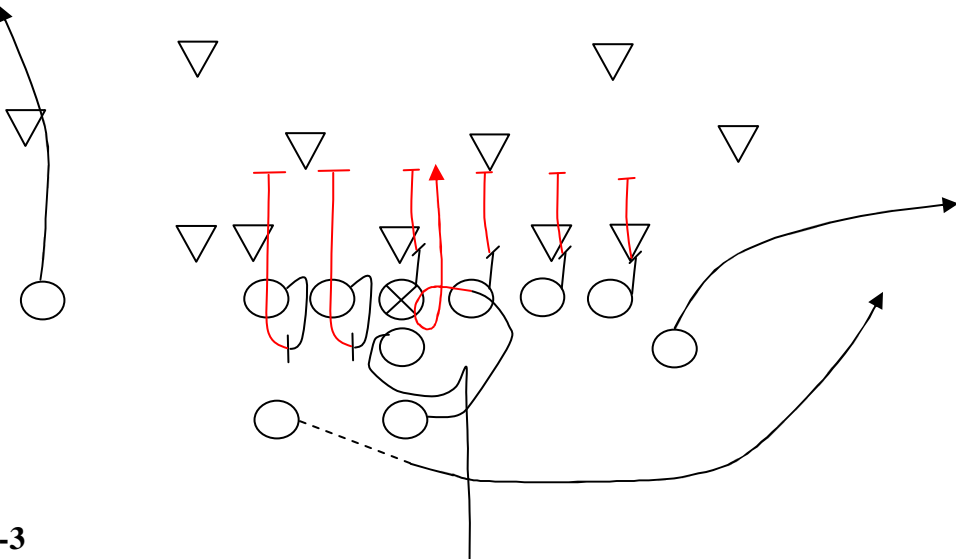

Rocket Middle Screen

Vs 5-2

Vs 4-3

SE: Fake deep route

BST: Reach and hinge, release, block next level

BSG: Reach and hinge, release, block next level

C: Fire, release, block next level

PSG: Fire, release, block next level

PST: Fire, release, block next level

TE: Block on – release, block 2nd to 3rd level

RHB: Fake out route

FB: Fake Down Sweep path, receive ball

LHB: Full speed motion; fake swing pattern

QB: Fake down sweep, sell pressure, pass to FB