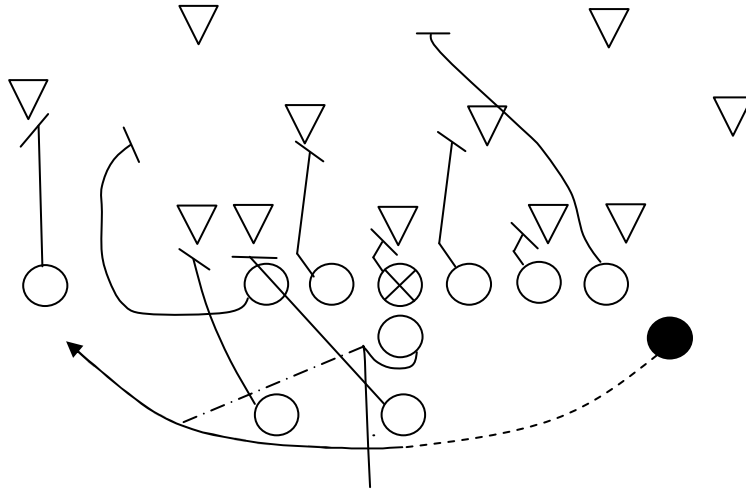

Rocket Sweep Left (Weak)

VS 5-2

VS 4-3

SE: Stalk – On

PST: Pull; block 1st opposite
colored jersey

PSG: Reach

C: Reach

BSG: Reach

BST: Reach

QB: Reverse pivot, pitch wide; fake play action or
boot

LH: Reach EMOL

RH: Carrier; full speed motion, receive pitch

FB: Fill for PST

TE: Cut off