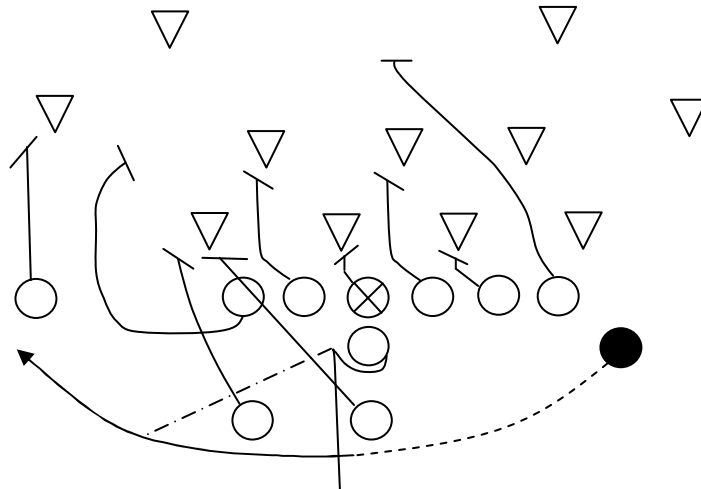

Rocket Sweep Left (Weak)

VS 5-2

VS 4-3

SE: Stalk – On

PST: Pull; block 1st opposite
colored jersey

PSG: Reach

C: Reach

BSG: Reach

BST: Reach

QB: Reverse pivot, pitch wide; fake play action or
boot

LH: Reach EMOL

RH: Carrier; full speed motion, receive pitch

FB: Fill for PST

TE: Cut off